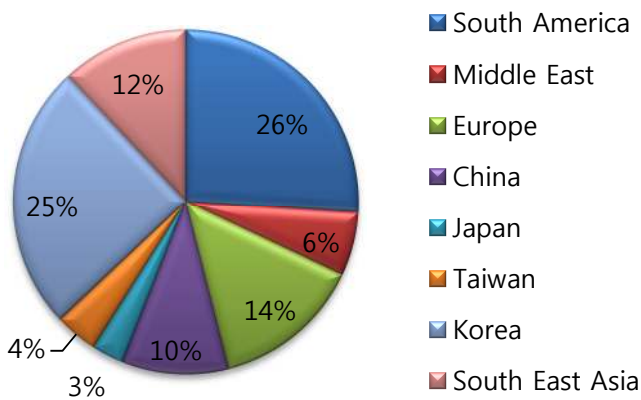

Nationality Report – January 2011

Brighton

Hastings

London

Cambridge

Oxford

Auckland

Brisbane

Sydney

Gold Coast

Melbourne

Boston

Merrimack

LA

New York

Fort Lauderdale

San Francisco

San Diego

Seattle