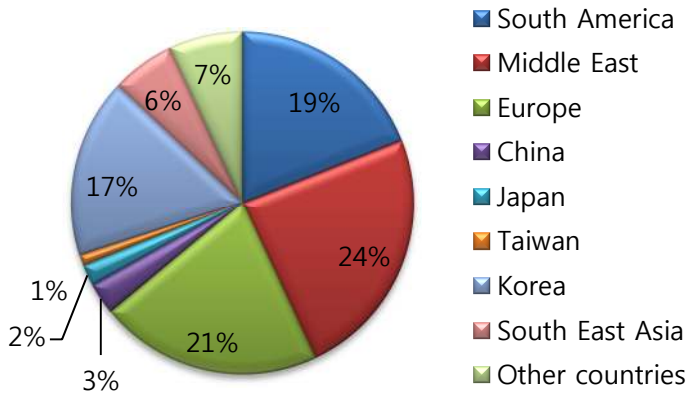

Nationality Report – January 2011

Brighton

Hastings

London

Cambridge

Oxford

Auckland

Brisbane

Sydney

Gold Coast

Melbourne

Boston

Merrimack

LA

New York

Fort Lauderdale

San Francisco

San Diego

Seattle