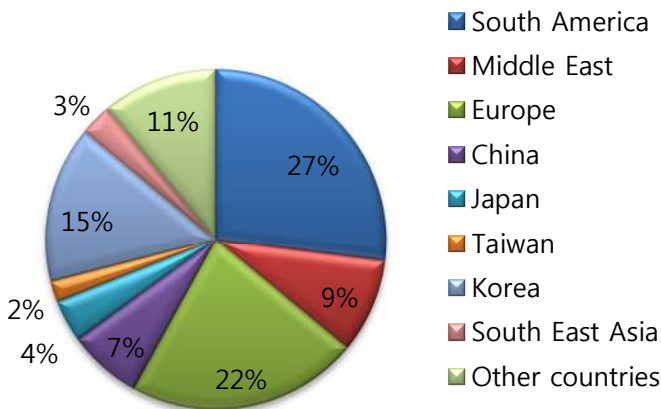

Nationality Report – January 2011

Brighton

Hastings

London

Cambridge

Oxford

Auckland

Brisbane

Sydney

Gold Coast

Melbourne

Boston

Merrimack

LA

New York

Fort Lauderdale

San Francisco

San Diego

Seattle