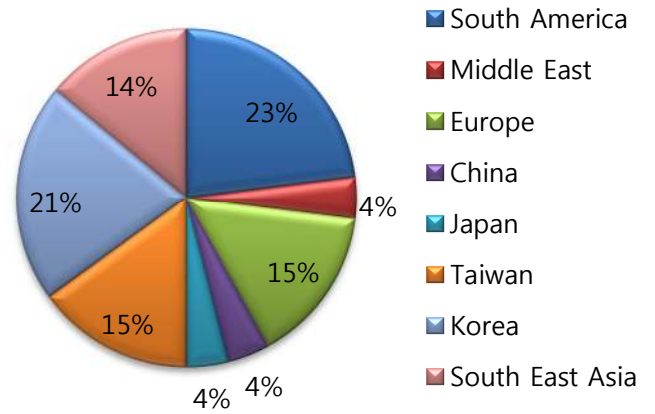

Nationality Report – January 2011

Brighton

Hastings

London

Cambridge

Oxford

Auckland

Brisbane

Sydney

Gold Coast

Melbourne

Boston

Merrimack

LA

New York

Fort Lauderdale

San Francisco

San Diego

Seattle