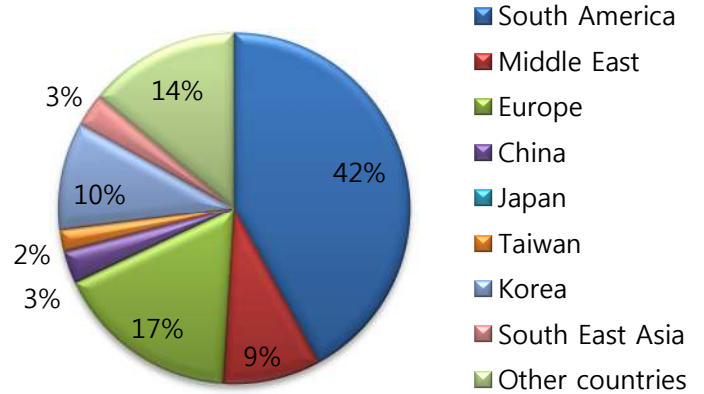

Nationality Report – January 2011

Brighton

Hastings

London

Cambridge

Oxford

Auckland

Brisbane

Sydney

Gold Coast

Melbourne

Boston

Merrimack

LA

New York

Fort Lauderdale

San Francisco

San Diego

Seattle