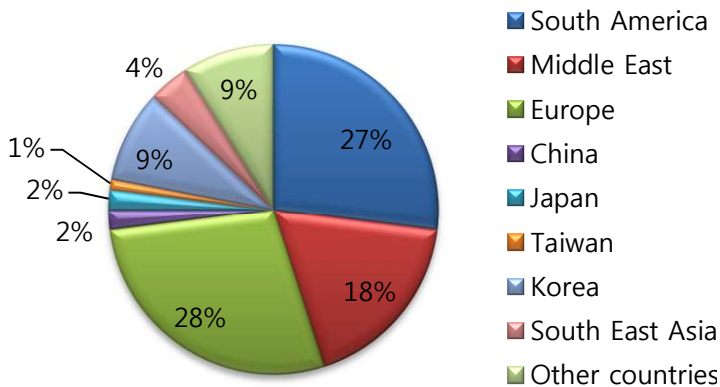

Nationality Report – January 2011

Brighton

Hastings

London

Cambridge

Oxford

Auckland

Brisbane

Sydney

Gold Coast

Melbourne

Boston

Merrimack

LA

New York

Fort Lauderdale

San Francisco

San Diego

Seattle