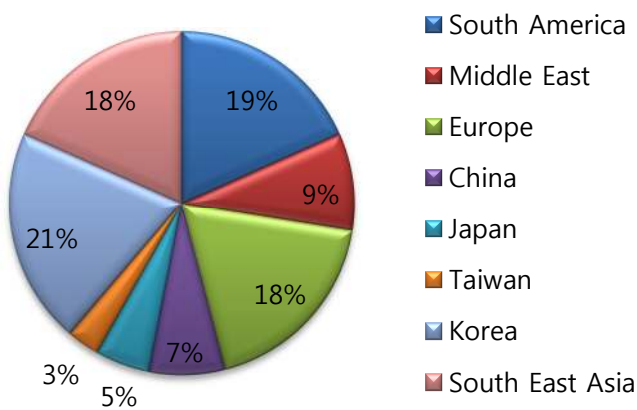

Nationality Report – January 2011

Brighton

Hastings

London

Cambridge

Oxford

Auckland

Brisbane

Sydney

Gold Coast

Melbourne

Boston

Merrimack

LA

New York

Fort Lauderdale

San Francisco

San Diego

Seattle